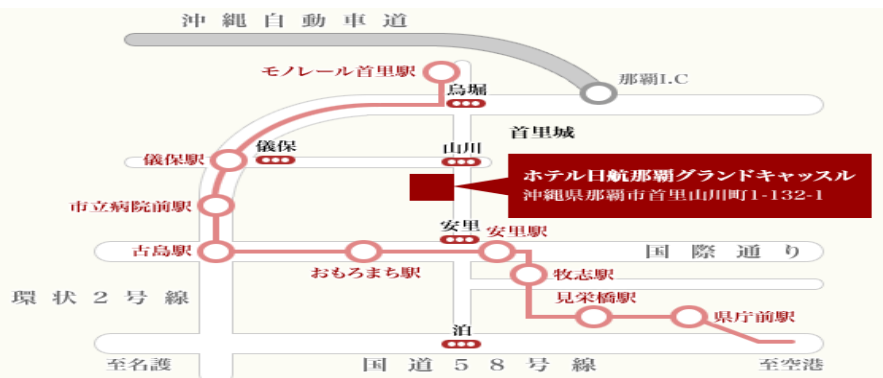

# Okinawa ~ Nikko Naha Grand Castle

01Aug - 30Sep 2011 (Included Breakfast 包括早餐)

Date <Blackout : 10-14Aug>	Single	Semi-DBL	Twin	Triple
01-09Aug & 15-31Aug 2011	\$ 1,130	\$ 1,450	\$ 1,560	\$ 2,250
01-30Sep 2011	\$ 1,080	\$ 1,240	\$ 1,350	\$ 1,930

Double Room

Twin Room

MY-WAY Operated by Bao Shinn Int'l Express Ltd.  
(Licence No. 352614)  
☎ : 3188 6611 ☎ : 3188 6622  
Website : [www.baoshinn.com.hk](http://www.baoshinn.com.hk)  
E mail : [reservation@baoshinn.com.hk](mailto:reservation@baoshinn.com.hk)  
Address: Flat A-B, 8/F, No. 8 Hart Avenue, Tsim Sha Tsui, KLN  
\*\*新皇酒樓樓上\*\* ( MTR Exit A2, D2 or N1 )