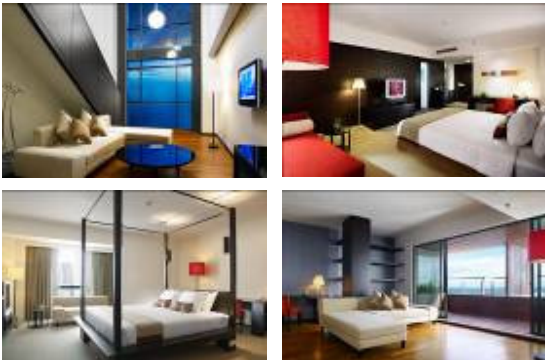

12th Battle of the Chefs 2009

- Class 25 - Modern Chinese Cuisine Restaurant - Team Gold Medal
- Class 36 - Bacardi Bartender's Competition - Gold Medal

G Hotel
 擁有 303 間寬敞舒適客房, 座落在檳城北邊海濱區—葛尼道/關仔角(Gurney Drive), 這裡有聞名遐邇的檳城美食, 也有蔚藍的海洋, 週圍是熱鬧的商店、餐廳、大排檔等。
 Website : www.ghotel.com.my

01Feb12 – 31Mar12		
Room Type	Rate (Single/Twin)	Breakfast
Standard	\$960	NO
	\$1,080	YES
Superior	\$1,050	NO
	\$1,160	YES
Deluxe	\$1,130	NO
	\$1,250	YES

*** ALL Rate for HK Market ***

CONTACT US
 WWW.GHOTEL.COM.MY
 TEL 60 4 238 0080
 FAX 60 4 238 0086
 ADDRESS 188A PERSIARAN GURNEY 12230 PENANG

Value Added

- ~ Complimentary internet from the room and any part of the hotel (WIFI)
- ~ Complimentary soft drinks from minibar
- ~ Complimentary yoga, fitness and weight building classes in State of the art gym
- ~ Complimentary use of Mountain bike
- ~ Welcome ice cream upon check in
- ~ Chill out every evening with the G lounge DJ and / or the live jazz at G spot
- ~ Complimentary parking
- ~ Complimentary shuttle service to the Industrial Trade Zone & Batu Ferringhi