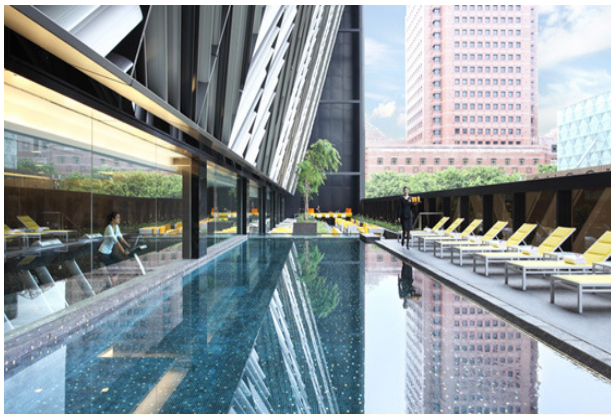

Grand Park Orchard

~ Singapore ~

22 Mount Elizabeth Singapore 228517 Tel: (65) 6738 5888

Best Buy

Room Type	Room Rate(Single / Twin)	
Deluxe Room (29-sqm) Incl., ABF	\$1,800	Weekend (Fri - Sun) 01Feb ~ 31Mar,2012
	\$2,270	All Week 01Feb ~ 31Mar,2012
Close out date : 13-18Feb,2012		