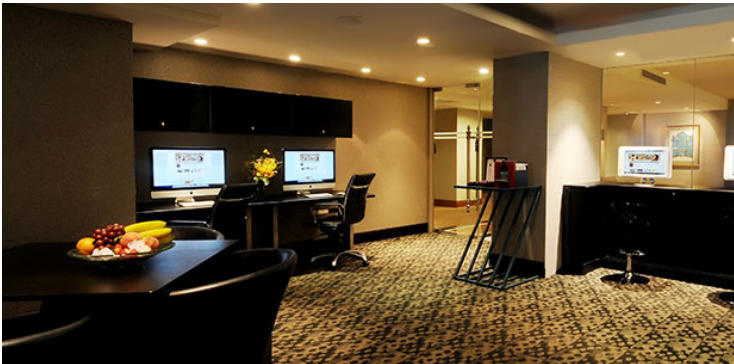

# Royal Plaza On Scotts Singapore

Royal Plaza On Scotts Add: 25 Scotts Road Singapore 228220 Tel: 65 6737 7966 Fax: 65 6737 6646 www.royalplaza.com.sg

<b>Room Type</b>	<b>01Feb-31Mar,2012 (close out date : 13-15Feb,2012)</b>	
<b>Superior Room</b>	<b>\$1,930 ( weekend Fri – Sun)</b>	<b>\$2,380 (Weekday)</b>
<b>Incl breakfast / No Extra Bed / Asian Market Only</b>		
<b>***Free internet Boardband &amp; Minbar.***</b>		
<b>** ROYAL PLAZA ON SCOTTS IS A 100% NON-SMOKING HOTEL [SMOKING IS STRICTLY PROHIBITED IN ALL GUESTS ROOM **</b>		