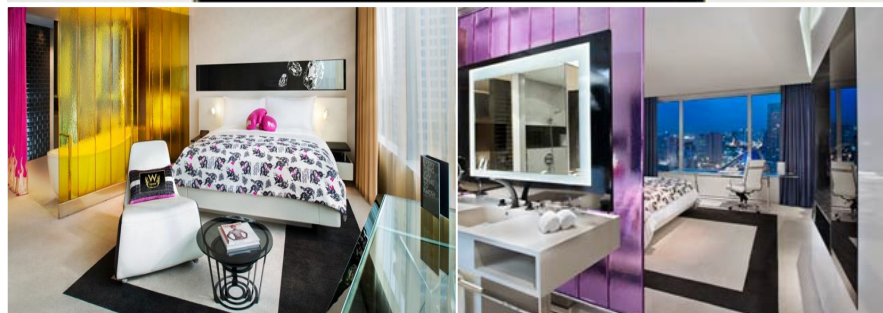

W BANGKOK

106 North Sathorn Road, Silom, Bangkok Bangkok
Tel: +66(0) 2 344 4303 Fax: +66(0) 2 344 4310
www.whotels.com/bangkok

 **BTS Chong Nonsri Station**

| Room Rate Incl. ABF **Must be book before 7Days prior to arrival date** | 01-30Nov16 27Jan-28Feb17 | 01Dec16-26Jan17 01-31Mar17 |
|---|-----------------------------|-------------------------------|
| Wonderful Room (244rooms: Double or Twin Bed) | 1,380 | 1,300 |
| Spectacular Room (106rooms: Double Bed only) | 1,500 | 1,420 |
| Cool Corner Room (19rooms: Twin Bed only) | 1,650 | 1,580 |
| Studio Suite (20rooms: Double Bed only) | 1,870 | 1,790 |
| **Extra bed HK\$380 per person per night** | | |