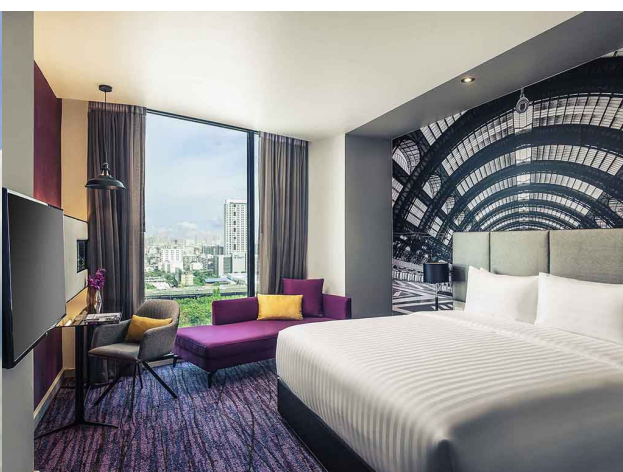

Mercure Bangkok Makkasan (New Hotel Opening April 2017)

| Room Category | Stay Period | Room Incl. ABF |
|----------------|--------------------|----------------|
| Superior Room | 01 Apr- 08 Jul 17 | HK\$ 460 |
| | 09 Jul – 31 Oct 17 | HK\$ 550 |
| Executive Room | 01 Apr- 31 Oct 17 | HK\$ 660 |
| Extra Bed | | N/A |